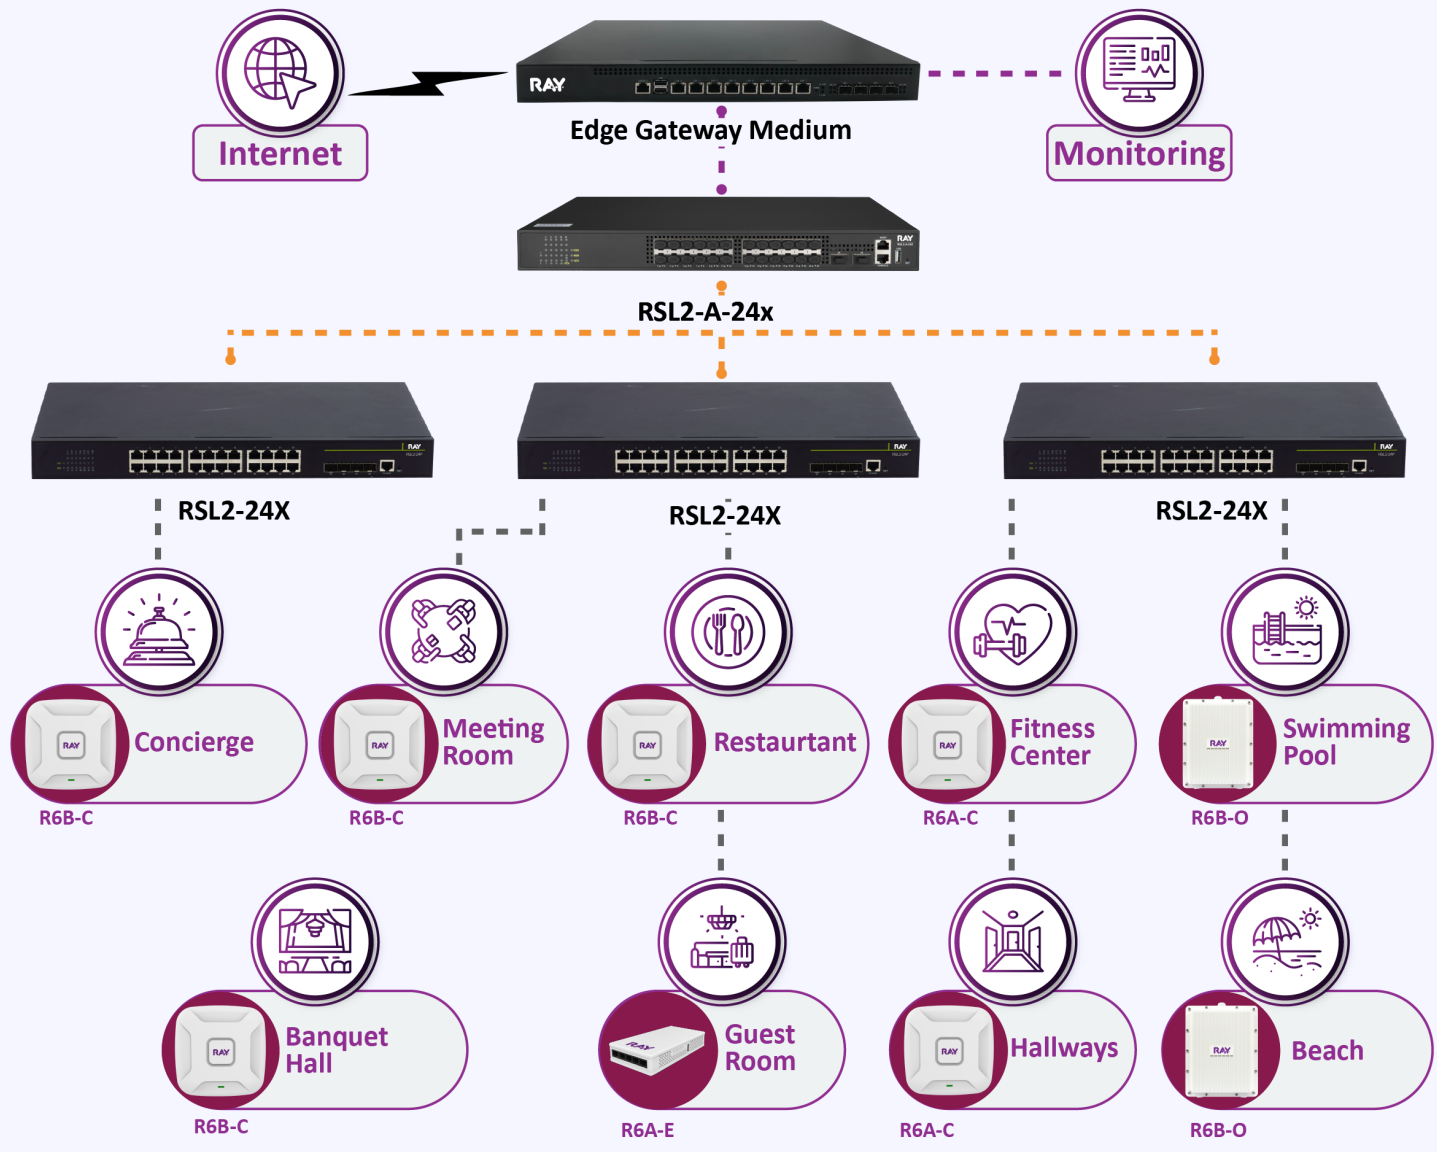

CASE STUDY

THE PALACE

THE PALACE

About The Palace

The Palace is one of the most well-known and popular boutique hotels located in Bahrain. The Palace is a wonderfully appointed hotel inspired by leading boutique hotels around the world located in the heart of the city.

www.thepalace.com.bh/

The Palace with Ray

The Palace as a hotel has to manage and maintain a large amount of technology and equipment, such as computers, servers, and networking infrastructure and maintaining privacy & confidentiality of data, with security being one of the most important needs used Ray Edge Gateway Solution – Ray Edge Medium, Ray 24 Port Switch & Access points: R6A-C, R6A-O & R6A-E.

Hospitality Use Case : Architecture & Standard Deployment

Ray Edge Gateway

Ray Edge Medium

Branch Gateway

- › WAN/LAN
- › 8x1G
- › 4x1GSFP/10GSFP+
- › Cellular
- › USB Dongle Support for Cellular

Ray Switch

RSL2-A-24X

Cloud-managed

- › L3 Switch
- › 24 Port 10GbE (SFP+)
- › 2 Port 40GbE (QSFP)
- › Switching capacity: 640 Gbps
- › Forwarding rate: 480 Mpps

RSL2-24X

Cloud-managed

- › L2+ PoE Switches
- › 24 Port 10/100/1000 Base-T
- › 4 Port 100/1000 Base-SFP+
- › 370 W PoE+ Power